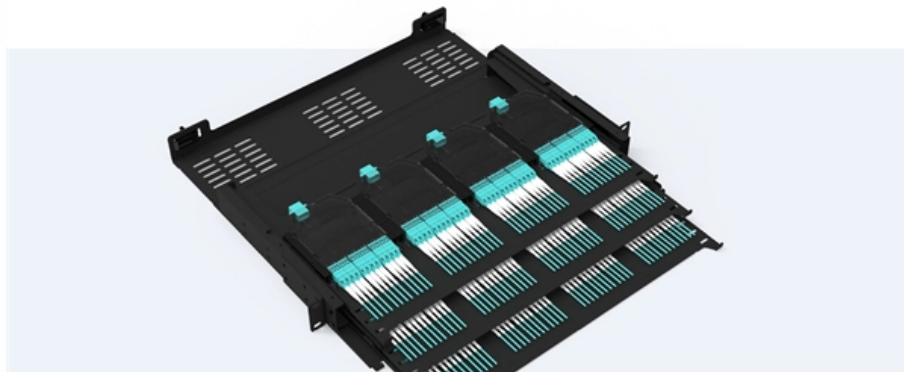

Adam Tas Corridor Energy

Indoor 4-core optical cable

Pre-Terminated Patch Panel

-  Standard 19" width
-  Max 144 fibers in 1U
-  Ultra-High Density Ready

Dual-rail, easy install & maintain

Lightweight ABS MPO cassette

Premium sheet metal with matte coating

Indoor 4-core optical cable

Unveiled: A Complete Guide To Indoor Optical Cable

This article provides a comprehensive breakdown of indoor optical cable types, technical specifications, and real-world application scenarios to help

Nexans 4-core fiber optic cable, MM 50 multimode, IN /

These specifications meet the general requirements and performance of Nexans 4-core fiber optic cable, which provides optical specifications, mechanical

4 Port SC Fiber Termination Box, 4 Cores Splice

The 4 port FTTH termination box is a professional enclosure designed to provide a reliable and efficient fiber termination solution for indoor fiber-to-the-home