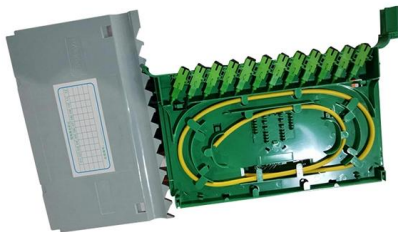

Micro Armor Fiber(TM) The Original Stainless Steel Armor Multimode 24

Micro Armor Fiber™ The Original Stainless Steel Armor Multimode 24 Fiber 250mm OM4 Plenum Armored Fiber Optic Cable Model #TF24-OM4-PL
Common Installations: Ducts, conduits, and indoor