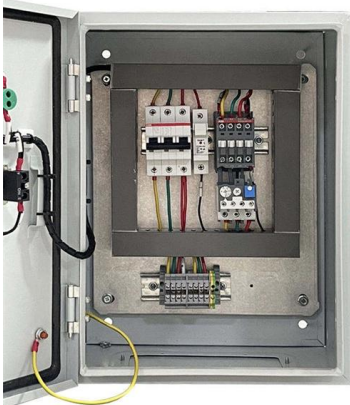

Opti-Core Fibre Optical Indoor-Outdoor 4 Fibre Cable

SPECIFICATIONS in up to 24 fibres and have an all-dielectric loose tube construction. It shall be suitable for indoor applications, complying with IEC standards for l w smoke / zero halogen and