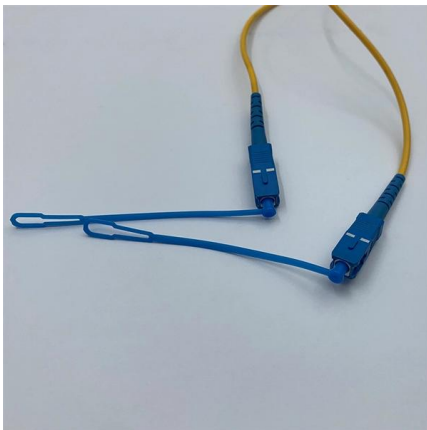

24F Easy Branches Indoor Riser Fiber Cable

24F Easy Branches Indoor Riser Fiber Cable
Abalone Tech's 24F Easy Branches Indoor Riser Fiber Cable is a high-performance communication cable designed for vertical installations inside buildings.

Exploring the 24 Core Fiber Optic Splice Closure

Discover the key features and benefits of a 24 core fiber optic splice closure. Explore the specifications, installation process, and applications. Stay

HTB8067 24 Port Indoor Fiber Optic Distribution Box for

DESCRIPTION The HTB8067 24 Port Indoor Fiber Optic Distribution Box is designed for clean,

efficient cross-connection between outdoor backbone

Optical Fiber Cable Installation Guideline