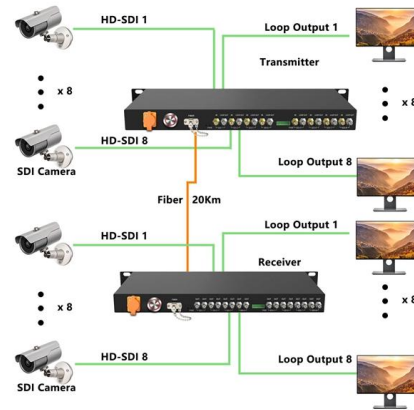

Jual Optical Terminal Box Terbaik

Beli Optical Terminal Box terbaik harga murah Mei 2026 terbaru di Tokopedia! ? Promo Pengguna Baru ? Kurir Instan ? Bebas Ongkir ? Cicilan 0%.

Amazon : Fiber Splice Box

GELRHONR FTTH Fiber Panel Box Enclosure, 2 Core Fiber Optic Terminal Distribution Junction Box Double-Port SC/APC Type Panel Fiber Box ABS Plastic Outdoor Waterproof Dustproof DIY Case

Fiberhome 12-Port Wall-mounted SC Single-Mode Fiber Terminal Box

Fiberhome's 12-Port SC Single-mode Wall-mounted Optical Fiber Terminal Box is engineered to provide safe and organized termination for indoor fiber optic installations. Featuring a strong metal shell and