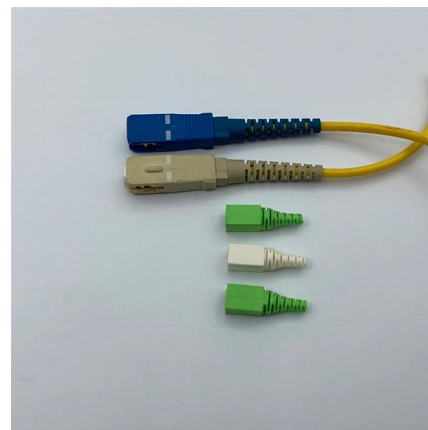

Wall Mounted Fiber Optic Terminal Box w/ 1 Bulk Head

Featuring 1 bulkhead for SC/LC adapters and 1 pre-terminated single-mode pigtail, it ensures secure splicing and connectivity. Its compact, durable ABS housing

FTTH (Fiber To The Home) Terminal Box with 8 Simplex

Indoor Wall Mounted, Single Door Optical Fiber Information Panel is ideal for end terminations of fiber optic runs in residential or commercial buildings. The PPFTB