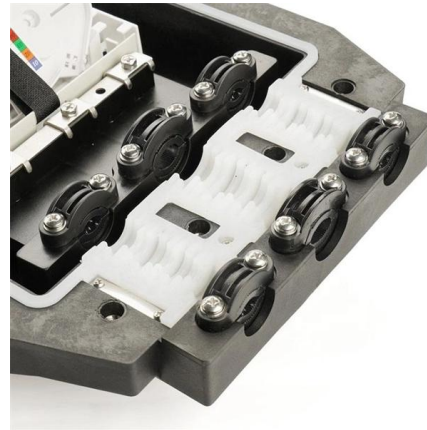

Amazon : Power Distribution Box

Browse power distribution boxes with circuit breaker protection and multiple outlet configurations. Shop durable solutions for construction and emergency use.

How to Choose a House Distribution Box , CHINT global

A well-chosen distribution box ensures the safety and efficiency of your household electrical system. This article guides you through selecting a

What is a Distribution Box? - A Comprehensive Guide

So, what is a distribution box? It organizes and controls power flow, ensuring safety and efficiency. By managing circuits individually, it prevents

Surface Mounted Electrical Distribution Box 2-4 Ways,

A premium 2-4 way surface-mounted electrical distribution box for indoor use. Its fire-retardant, shock-resistant design ensures safe and organized power distribution.