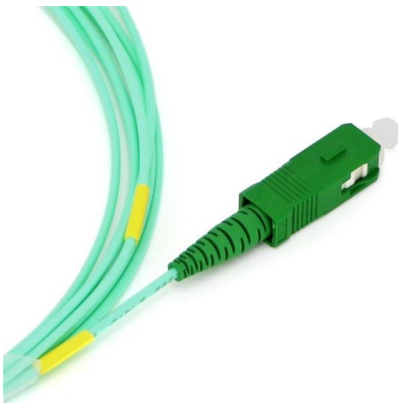

Amazon : Distribution Box Electrical For Home

1-48 of over 1,000 results for "distribution box
electrical for home" Showing products near you,
with fast delivery See all products, across price
ranges.