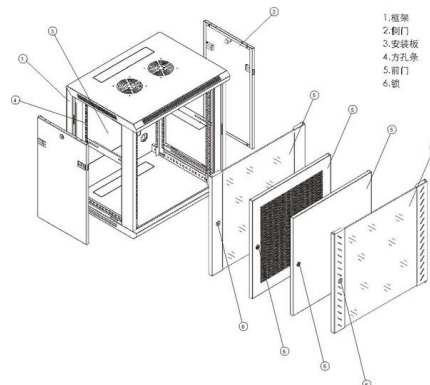

LTDi-P Precision Power Distribution Cabinet

The precision power distribution cabinet is a smart cabinet that collects all energy data at the end of the data center room. High-precision measurement data is provided for the terminal energy monitoring