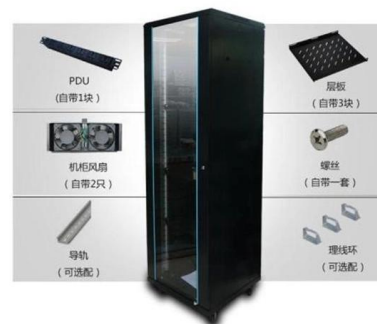

Cable Tray manufacturer in Pakistan , At Alfazal Industry

Alfazal Engineering Industry, Cable Tray manufacturer in Pakistan, provides superior cable trays. Their expertly designed cable management.

可选配件