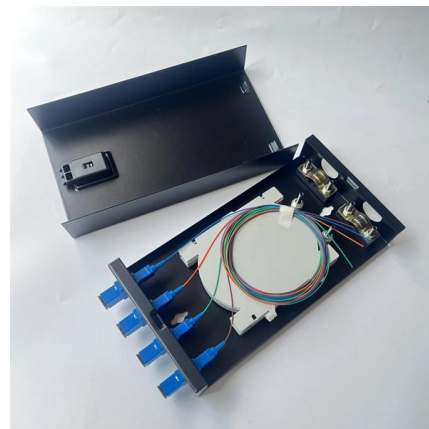

Full ITP Template for the Installation of Cable Trays, Ladders & Conduit at Construction Sites with Inspection Checklists in MS Word & Excel Format to

Inspection Test Plan for Cable Tray and Accessories Installation

This article is about ITP (Inspection Test Plan) Plan for Cable Tray and Accessories Installation.

Cable Tray Installation Checklist , PDF

This checklist is used to inspect cable trays, trunking, and conduits