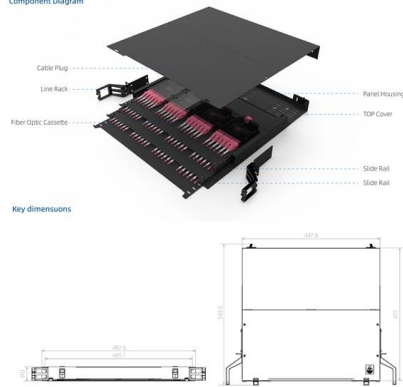

Component Diagram