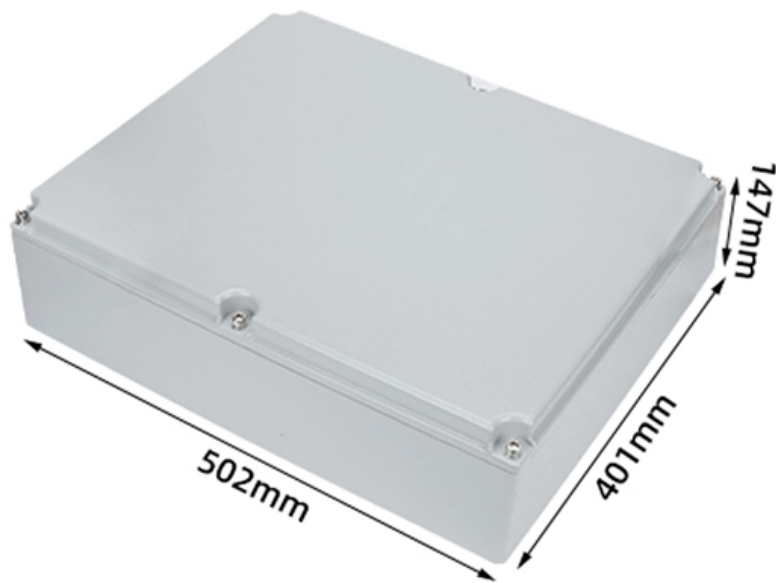

Adam Tas Corridor Energy

Installation Solution for 1U DC Power Distribution Unit in Angola Server Rack