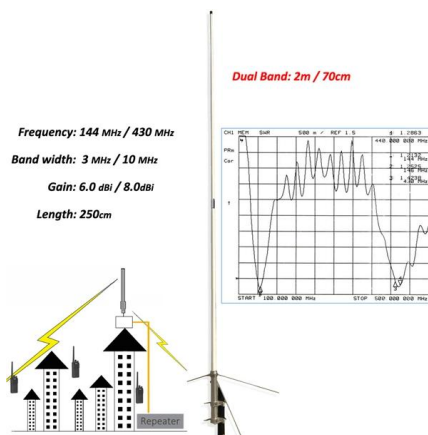

Data Center Power Distribution Units

Server Technology produces the highest quality Data Center rackmount power distribution units

(PDUs) and monitoring solutions.

48V DC Rack Power Distribution Units (-48VDC PDU)