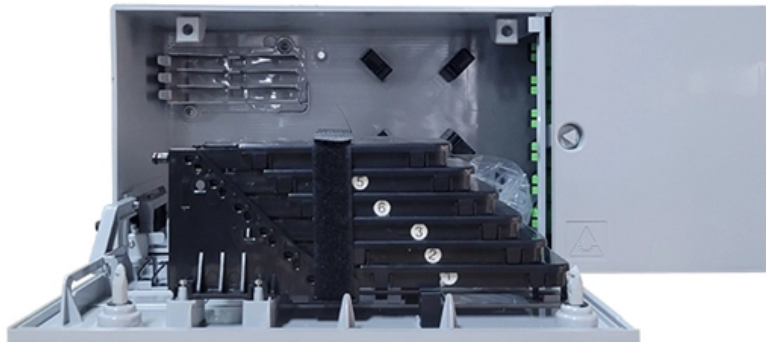

Adam Tas Corridor Energy

Installation Solution for Senegal Integrated Power Cabinet 47U

Installation Solution for Senegal Integrated Power Cabinet 47U

Cattex 47U 600x1000 Floor Server Cabinet

The Cattex 47U 600x1000 Floor Server Cabinet - Glass - Networking is the perfect solution for your data center needs. This robust cabinet offers a spacious 47U of

The 47U IDC Cabinet is a high-performance solution designed to meet the rigorous demands of network servers and IT infrastructures. Engineered for versatility, it offers excellent space optimization and