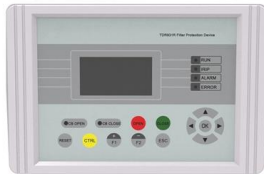

Adam Tas Corridor Energy

Installation Solution for Senegal Integrated Power Cabinet 47U

Installation Solution for Senegal Integrated Power Cabinet 47U

Cattex 47U 600x1000 Floor Server Cabinet

The Cattex 47U 600x1000 Floor Server Cabinet - Glass - Networking is the perfect solution for your data center needs. This robust cabinet offers a spacious 47U of