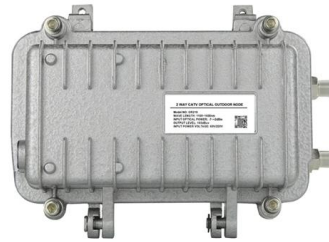

Cattex 47U 600x1000 Floor Server Cabinet

The Cattex 47U 600×1000 Floor Server Cabinet - Glass - Networking is the perfect solution for your data center needs. This robust cabinet offers a spacious 47U of