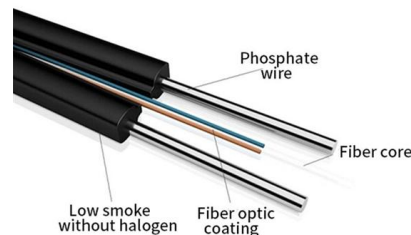

Network Security Toolkit (NST) 24 7977 Installation Step

Network Security Toolkit, aka NST, is a Linux distribution for security professionals and network admins, using MATE as the default desktop