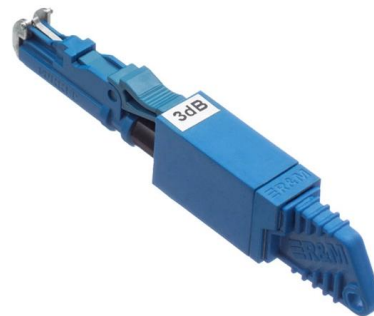

Perform corrective maintenance on an optical fibre network

Overview This standard is concerned with carrying out corrective maintenance/ fault management of optical fibre cable transmission networks to ensure network availability and high-quality network