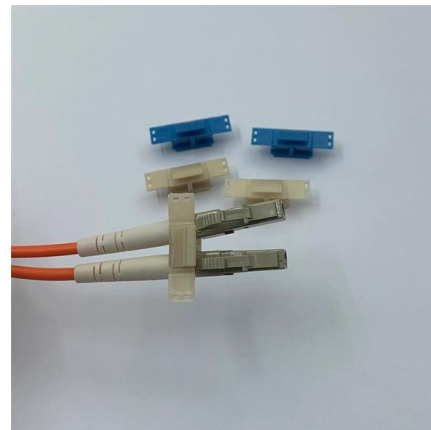

Types of Network Tools

What is Network Cabling Tool? Structured cabling network tools are tools used for installing, configuring, and maintaining network cabling systems.