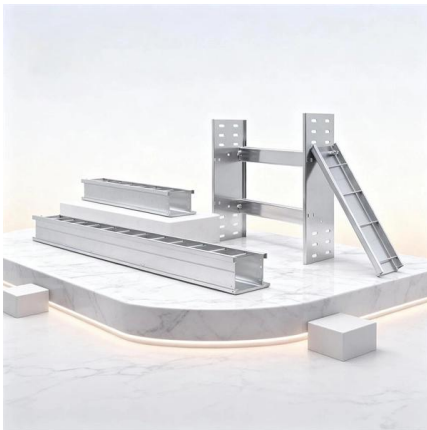

NEMA 4X Enclosures

For indoor or outdoor applications where protection of components from dirt, dust, oil, or water are mandatory, OCC offers the new NEMA 4X Fiber Optic Enclosures.

Tools

Founded in 1993 by Cédric Varasteh, Netceed supplies and distributes a comprehensive range of passive and active equipment and tooling for network deployment, upgrades, and maintenance,