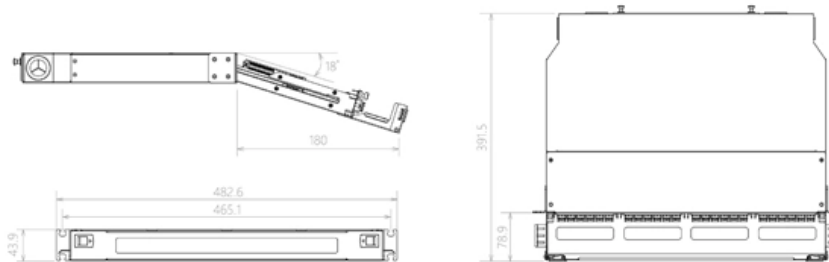

Installation Solution for the German Optical Network Maintenance Toolkit NEMA4X

Component Diagram

Key dimensions

Maximum number of cores	Product size (excluding modules and adapters)	Standard color code
96	482.6*391.5*43.9mm	RAL9005

Installation Solution for the German Optical Network Maintenance T

NEMA 4X Floor-Mount Enclosures Guide

The document provides specifications for floor-mount and free-stand enclosures made of stainless steel that are used in harsh industrial environments. Key details