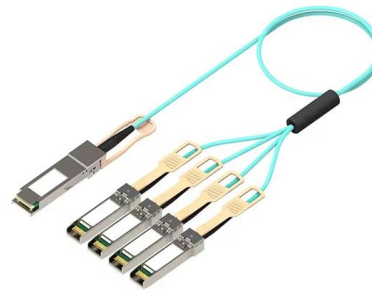

unsupervised_topic_modeling/topics/en/15/50/100/topics at

Contribute to annontopicmodel/unsupervised_topic_modeling development by creating an account on GitHub.