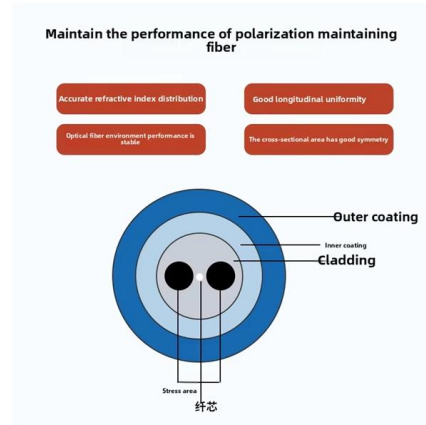

Contribute to annontopicmodel/unsupervised_topic_modeling development by creating an account on GitHub.

NEMA 4X FIBER OPTIC ENCLOSURES

Overview: For indoor or outdoor applications where protection of components from dirt, dust, oil, or water are mandatory, OCC offers the new NEMA 4X Fiber Optic Enclosures. These enclosures are

Optical Fiber Cable maintenance tool kit - Rehmani International

Complete tool kit specially designed for installation, splicing, testing, and maintenance of optical fiber cables. Includes essential precision tools such as fiber strippers, cleavers, cleaning kits, and