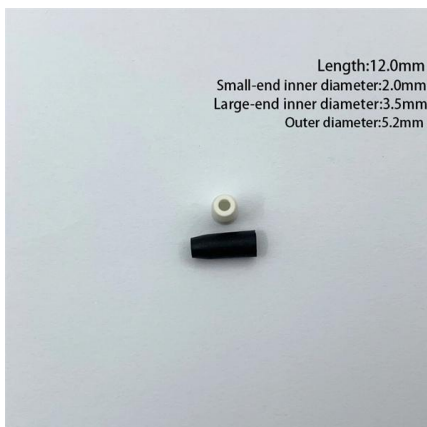

The installation requirements for the distribution box

Moisture in masonry walls, drilling into dense surfaces, and securing the box on uneven or brittle areas challenge many DIYers. You protect your