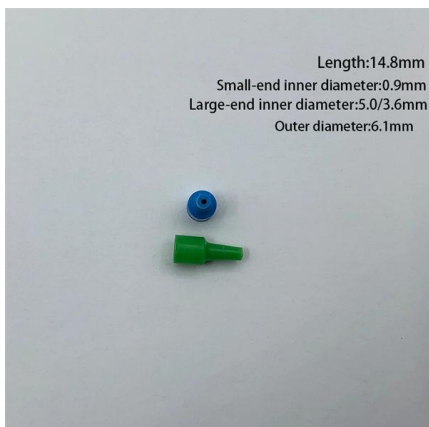

Gaming

Find in-depth gaming news and hands-on reviews of the latest video games, video consoles, and accessories.

How to Chase a Wall and Fit a Flush Single or Twin Socket Box In a

Step by step guide on how to chase a wall and fit a flush metal box for a socket or light switch. Student training aid for chasing a wall and the fitting of a flush box and cables (wires) into a