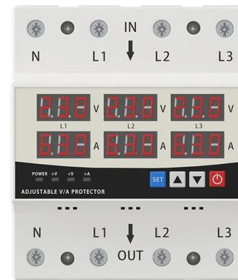

Diagram of residential electrical service Understanding the electrical service diagram is essential for homeowners and electricians alike. It provides a visual

How to Wire a Home Distribution Box

In this video, we'll walk you through the process of wiring a home distribution box with a detailed connection diagram. Whether you're an electrician or a DIY

LED DISPLAY PANEL

CURRENT STATUS CLEARLY VISIBLE

IT CAN CLEARLY SHOW THE CURRENT STATUS AND VOLTAGE STATUS,
WITH EFFICIENT OPERATION AND RAPID RESPONSE.

Key Points Of Installation And Collocation Of Distribution Box In