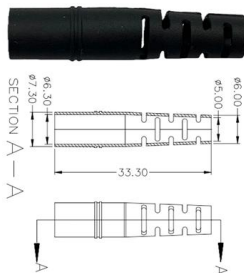

2023. © 2023 Nokia. Use subject to Terms available at: Nokia is committed to

How to Properly Install and Set Up a Network Cabinet

Installing and setting up a network cabinet system correctly is essential for maintaining an efficient and organized network infrastructure. In this

VLAN Configuration for Triple Play Services

This document provides requirements and configuration steps for implementing triple play services including high speed internet (HSI), video on demand (VoD), and

Triple-Play Service Deployment , PDF , Fiber To The X

Triple-Play Service Deployment - Free download as PDF File (.pdf), Text File (.txt) or read online for free. The information contained in this book is the property of