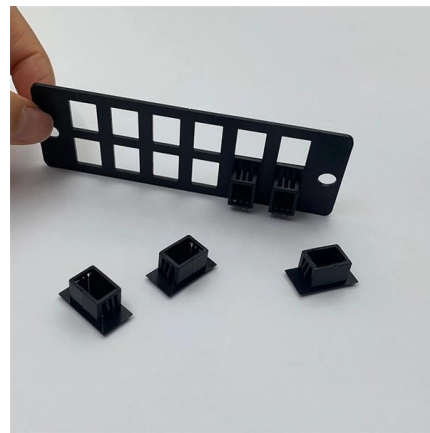

IP Camera Systems & Network Camera Solutions

Explore Avigilon's globally trusted IP cameras. Our IP cameras, surveillance systems and IP CCTV solutions are easy to install and scale across sites.

A Step-by-Step Guide on How to Install a Surveillance

1. Preliminary Guide to installing a surveillance system Prepare your home for a painless and stress-free surveillance system install by following a few preliminary steps. 1.1. Prepare a