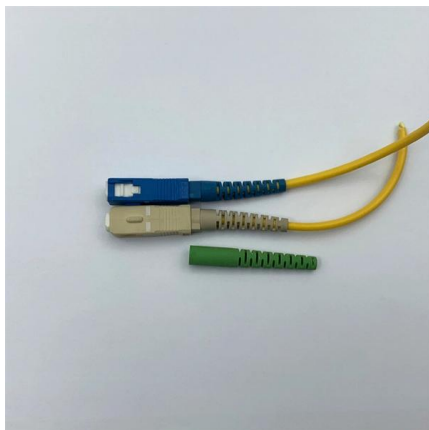

Length:19.3mm
Small-end inner diameter:3.0mm
Large-end inner diameter:3.5mm
Outer diameter:5.5mm

How to Set up a CCTV Control Room? 2026 Full Guide

Learn how to set up a CCTV control room in 2026. This full guide covers 11 steps, from planning to installation, to help you set up an efficient system.