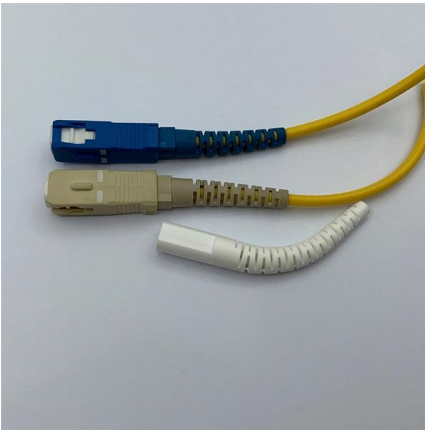

CCTV Camera Installation with NVR: Step-by-Step Guide

Learn how to install CCTV cameras with NVR in this easy step-by-step guide. Ensure reliable video surveillance and enhance your property security with expert tips.

IP Camera Systems & Network Camera Solutions

Explore Avigilon's globally trusted IP cameras. Our IP cameras, surveillance systems and IP CCTV solutions are easy to install and scale across sites.

A Step-by-Step Guide on How to Install a Surveillance

1. Preliminary Guide to installing a surveillance system Prepare your home for a painless and stress-free surveillance system install by following a few preliminary steps. 1.1. Prepare a

Planning, design, installation and operation of Video Surveillance

Planning, design, installation and operation of Video Surveillance Systems
o Dust and other air contamination
o Vibration
o Electrical interference
o Rigidity, taking into account high wind velocity.