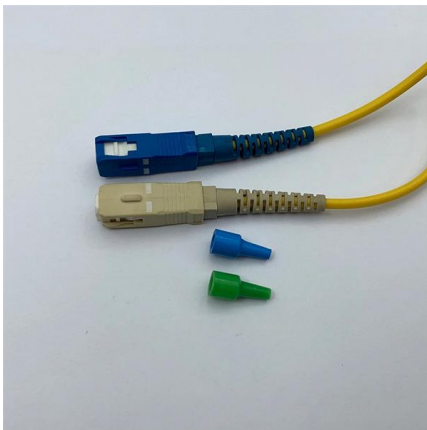

Adjustable Height Option For Waterproof Distribution Box Installation

Strategic Installation Steps for Outdoor Enclosures Assess Environmental Risks Analyze local flood levels before securing your waterproof outdoor electrical junction box. Position the unit at