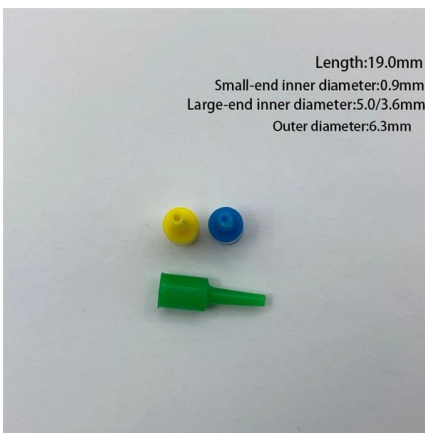

Outdoor Electrical Distribution Box Specifications: NEC

Introduction An outdoor electrical distribution box serves as the critical junction point where incoming power lines are split into multiple branch circuits for

Understanding Distribution Boxes: A Comprehensive Guide

Distribution boxes are also used in infrastructure, utilities, renewable energy systems, and outdoor service installations where reliable power

The Complete Guide to Distribution Box: Installation, Types & More

High-usage commercial and industrial installations may require more frequent inspections based on operating conditions and manufacturer recommendations. Can I add circuits to an existing

Outdoor Low Voltage Distribution Box (LVDB)

Outdoor electrical distribution with advanced technology Farady low voltage, JP series Feeder Pillars use 304 stainless steel enclosure with IP54 protection degree suitable for outdoor use.