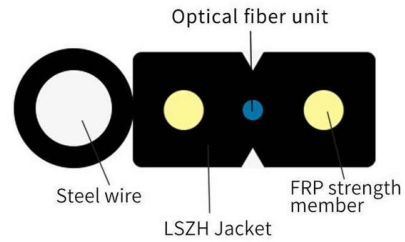

Size determination, installation method and wiring mode

The distribution box is the central hub of the home circuit and the general control of our daily power consumption. It is an indispensable electrical equipment. If there