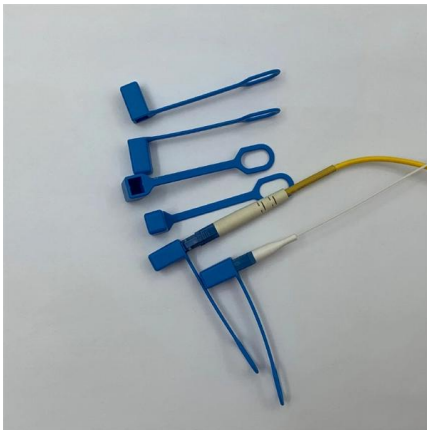

Q-Series Splice Tray, Fusion, 12-Fiber, Clear Transparent

The 12-Fiber transparent fusion splice tray is ideal for fusion splicing single fiber. The see through cover and mylar insert enable easy viewing when visual fault locator

Splice Tray, Mass Fusion Splices or Heat-shrink Fusion Splices

Corning splice trays use proven designs and fiber organization technology to provide optimum physical protection for fusion and mechanical splicing methods. The trays are engineered for use with indoor