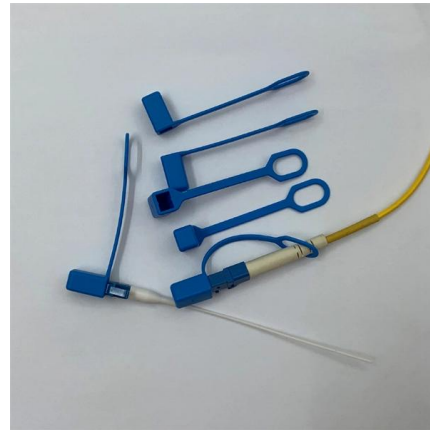

### 24 Fiber Optic Splice Tray , Splice Tray Cassette

This 24 Fiber Hinged Fiber Optic Fusion Splice Tray Cassette keeps your splices clean and organized. In stock!

### 24 Fibers Fusion Splice Tray, Plastic

6 Fibers Fusion Splice Tray, Plastic, 3.83"x3.31"x0.52" Fiber optic splice trays are designed to provide a location to store and to protect the fiber cables and the

## Fiber Fusion Splice Tray DataSheet , FS

Fiber Fusion Splice Tray Fiber optic splice trays are designed to provide a location to store and to protect the fiber cables and the splices. Each tray provides space for mounting fiber splice protectors