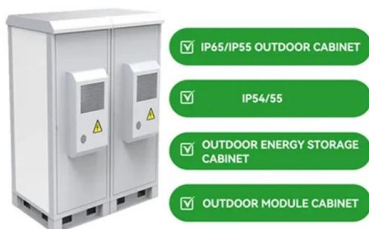

JP Series Integrated Distribution Box-Zhejiang Fujie

JP series outdoor integrated distribution box is an outdoor integrated distribution device that combines multiple functions such as metering, outgoing line, and