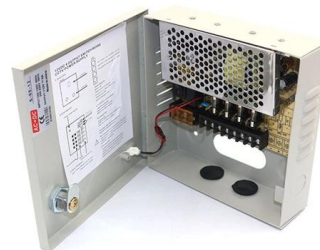

### JP type integrated distribution box- Shenzhen Fujin Electric Power

JP integrated distribution box is a new type of outdoor power distribution reactive power compensation integrated box designed based on the principles of safety, economy, reasonableness and reliability.