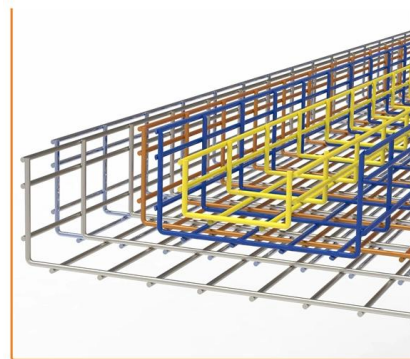

Power Distribution Equipment , Power Products

This product has integrated distribution board and a flat-screen transformer. Besides, using plug-in type breaker in the distribution board makes it compact and offers