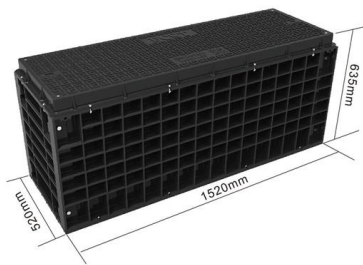

Supermicro Introduces - Outdoor Edge Systems - New

Based on Supermicro's Building Block Solutions®, these 5G systems can be configured with a variety of processor and memory combinations so that