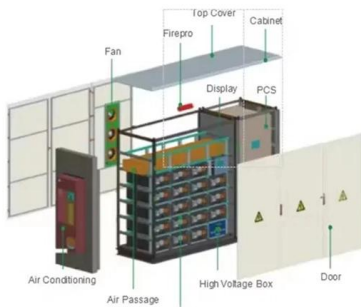

Fiber Optic Patch Panel -- Rack Mount ODF , TTI Fiber

Whether you are building a telecom central office, a hyperscale data center, or an enterprise network closet, choosing the right patch panel determines how efficiently you can provision, reroute, and