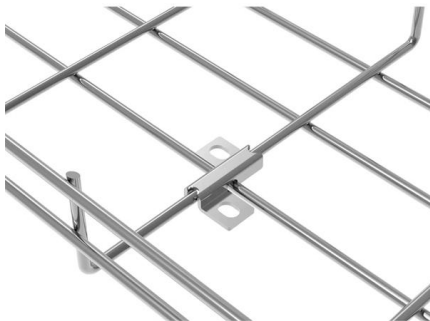

## ODF Patch Panel with Door

ODF patch panels are designed to provide a high density 19" rack-mountable solution for next generation fiber networks, it is used as terminal equipment of