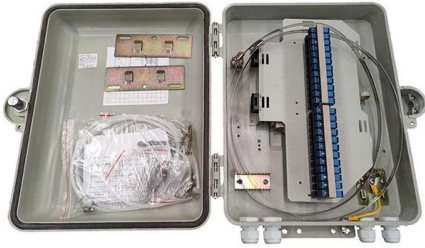

odf manufacturer wall mount ODF 12 port LC duplex fiber optic patch panel

Other attributes Model Number 12 port LC duplex patch panel Place of Origin China Brand Name Wanbao or OEM Product name fiber optic patch panel Dimensions 430*250*1U Feature drawer type

Optical Distribution Frame System

Optical Distribution Frame System Achieve successful cable management, handle high amounts of fiber cable and add density to fiber frames with the new DCX

96 Core Optic Fiber Patch Panel ODF

96 Core Optic Fiber Patch Panel ODF by SOFTEL offers high-density connectivity for FTTX/XPON networks. Durable, reliable, and easy to install. Shop now!,