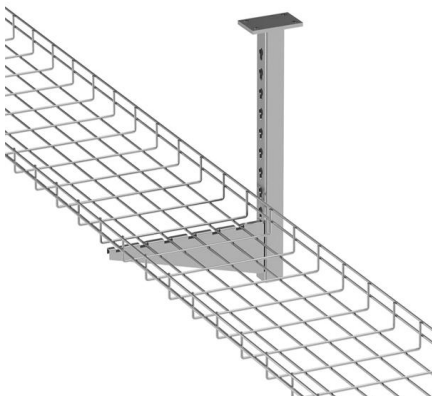

used as terminal

ODF Module , High Quality ODF Module , Patch Panel

ODF (Optical Distribution Frame) rack mount patch panel ODU-L21 ultimate new design with the most advanced splice & patch system and cable management

Global Manufacturer & Supplier of Fibre Optic Patch Panel

Buy Fibre Optic Patch Panel at the best price from Norden Communication, the global manufacturer and supplier of electrical and optical solutions. Choose Norden for the worldwide supply of Fibre Optic

ODF Module , High Quality ODF Module , Patch Panel

Find complete details about Fiber Patch Panel, ODF Module, Fiber Optic ODF, ODF production from LongXing, a manufacturer of equipment enclosures from China