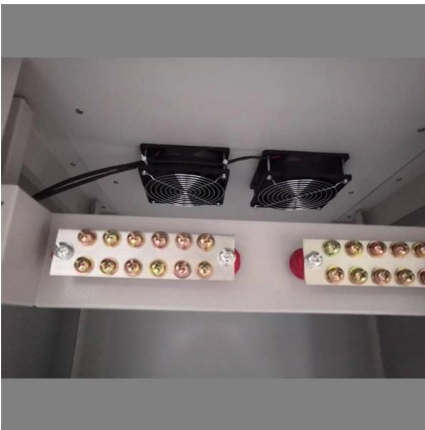

Fiber Optic Patch Panel , ODF Optical Distribution

Streamline your fiber connectivity with our premium Fiber Optic Patch Panels and ODF systems. Designed for reliability and ease of use, our rack-mount and wall

Optical Distribution Frame System

Achieve successful cable management, handle high amounts of fiber cable and add density to fiber frames with the new DCX Optical Distribution Frame (ODF)

High-density patch panel

The patch cord panel is made of high - density SPCC material, effectively guarantee the mechanical strength. Snap-in structure, easy to install and unload from