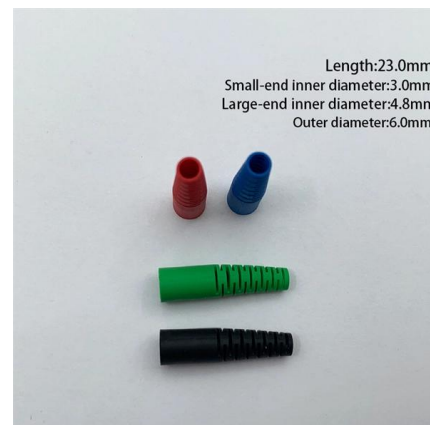

Analysis and Improvement of Intelligent Low-voltage Integrated Power

Download Citation , On Dec 1, 2022, Yipeng Ding and others published Analysis and Improvement of Intelligent Low-voltage Integrated Power Distribution Box in Power Internet of Things , Find, read

Intelligent distribution box-Product Center-Hangyue Intelligent

It comprehensively utilizes big data, cloud computing, and mobile internet to build an intelligent power grid distribution operation and maintenance management platform based on intelligent sensor

Intelligent Power Distribution

In terms of technical features, the future power grid will evolve to a new power system. In terms of functions, the future power grid will evolve to the energy Internet. Building a new power system with