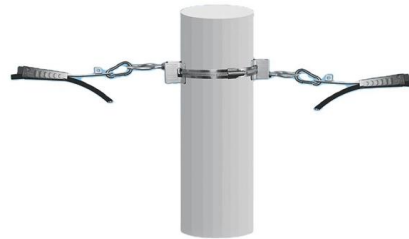

Power distribution unit

A power distribution unit (PDU) is a device fitted with multiple outputs designed to distribute electric power, especially to racks of computers and networking equipment located within a data center.

Intelligent Remote Distribution Box Monitoring Solution

The distribution box is embedded with the DTU distribution device, distribution device power module, and distribution device power supply. By leveraging the intelligent