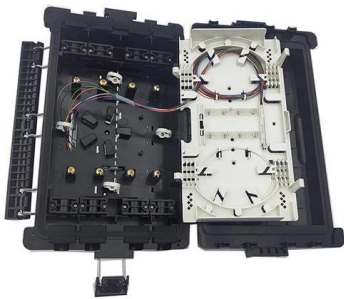

MCC Control Panel 690V/380V IP65/IP66