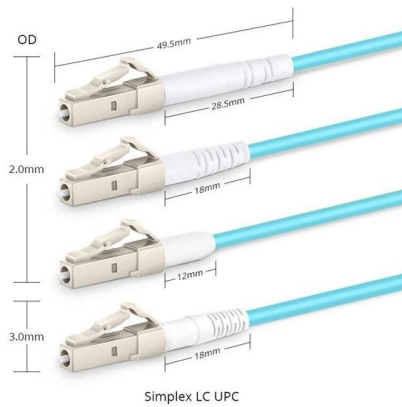

PRISM PI 47U Floor Standing Data Cabinets

Prism PI 47U Floor Standing Data Cabinets Prism data cabinets come in the standard 'PI' specification, providing a quality, cost-effective solution that is suitable for any office or data centre environment.

ODF Optical Distribution Frame Spec Sheet

Splitters with 1:4 or 1:8 ratio are often fitted to the splitter panel to provide the first level of network aggregation.

47U Floor Standing Cabinets

Buy 47U floor standing cabinets both pre-assembled and flat-packed in black or grey with lockable glass doors and removable side panels. Next day delivery.

47U Server Networks Cabinet Rack Mount Data Comms

47U rack enclosure with 800 mm width houses, organizes, and