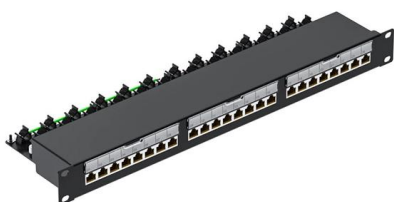

Weunion Fiber Distribution Cabinets: High-Capacity, IP65-Rated

Discover Weunion's indoor/outdoor fiber distribution cabinets for FTTH, 5G backhaul, and industrial IoT. Modular design, 288-576 cores, IP65 protection. Contact sales@weunion.cn for