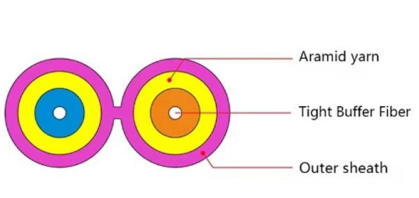

Understanding Distribution Boxes: A Comprehensive Guide

A distribution box, also known as a power distribution box or electrical distribution box, is used to distribute electrical power safely to multiple

Ordering information

Model	1	2	3	4	5	6
Model	SP1201	SP1802	SP2403	SP3004	SP1202	SP1804
Product name	SP1201-Panel	SP1802-Panel	SP2403-Panel	SP3004-Panel	SP1202-Panel	SP1804-Panel
Illustration						
PLU	1	2	4	1	2	4
Maximum number of ports	144	288	576	144	288	576
Product size (including handles and adapters)	482.0*160*164 mm	482.0*160*181 mm	482.0*160*177 mm	482.0*160*164 mm	482.0*160*181 mm	482.0*160*177 mm
Standard color code	RAL9005	RAL9005	RAL9005	RAL9005	RAL9005	RAL9005
Inventory	2	2	2	2	2	2

Iraq Electrical Installation Standards , PDF , Fuse

The primaries shall be delta connected to give 400/230 volts 3 phase on no load and the center point shall be fully insulated and brought out to provide a neutral

Iraq

Discusses distribution network from how products enter to final destination, including reliability of distribution systems, distribution centers, ports, etc.