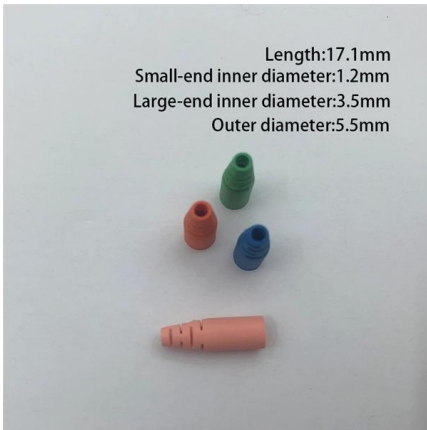

Length:17.1mm
Small-end inner diameter:1.2mm
Large-end inner diameter:3.5mm
Outer diameter:5.5mm

Services - LTES.ie

Our containment installation services are designed to provide secure and efficient pathways for your cabling systems. From robust industrial setups to intricate designs in sensitive environments, we