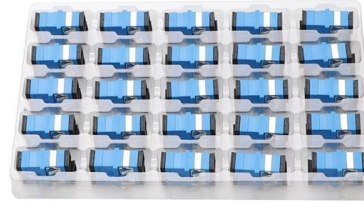

50mm LIGHT DUTY TRAY GALVANIZED

Home Electrical Cable-Accessories-Management Cable Management Tray 50mm LIGHT DUTY TRAY GALVANIZED

GI Cable Trays - What it is, Types and Applications

GI cable tray systems take care of this efficiently. A GI cable tray (Galvanized Iron Cable Tray) is a structural system that protects, routes, and supports electric wires and cables in industrial,