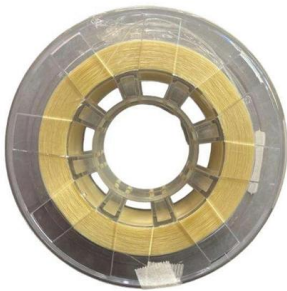

Trough Type Galvanized Cable Tray

Its rectangular trough shape with removable cover shields cables from dust, moisture, and electromagnetic interference. Widely used in industrial plants, data centers, and infrastructure

Rugged Cope Trof HDGAF tray for rigid, safe cable support in various indoor setups.

50mm Galvanised Cable Tray Light Duty , Electrical

Ideal for industrial and open working conditions like warehouses or factories. Comes in 3-metre lengths. National supplier of electrical parts, tools & safety gear.

Galvanised Cable Trunking

Pre-galvanized steel trunking is the reliable cable tray solution to ensure the longevity and proper functioning of cables. Its ability to withstand

Galvanized Cable Trays - Mesh & Steel

Introducing Galvanized Cable Trays: Elevate Cable Management with Enduring Strength and

Precision Explore an advanced dimension of cable organization

Cable trays

Our cable trays are produced in fit for purpose materials like stainless steel, galvanized, aluminium and fibreglass (FRP/GRP) composites to suit any project