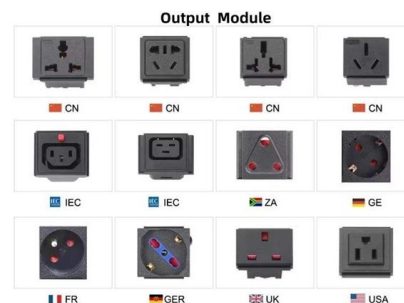

Why Choose Us

Fiber-Optic Cable Bandwidth: Complete Guide

Modern fiber systems achieve unprecedented capacity through wavelength-division multiplexing (WDM), in which multiple wavelengths