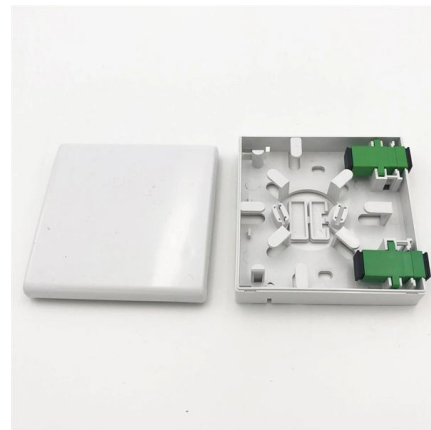

A Guide to Installing and Supporting Electrical Cable Trays

This guide covers the critical steps, from selecting the right electrical cable tray and performing accurate cable fill calculations to managing a safe cable pull through