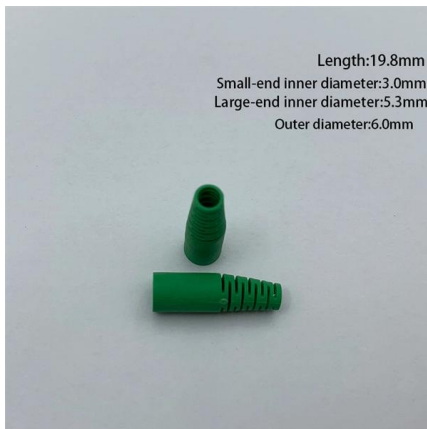

Kaggle

" 'point',n", " 'since',n", " 'screenwriter',n", " 'making',n", " 'story',n", " 'make',n", " 'scary',n", " 'possible',n", " 'well',n", " 'worn',n", " 'formula',n", " 'rule'],n", " ['im',n", " 'big',n", " 'fan',n",

What is the Difference Between a Terminal Box and a

A distribution box, also known as a fiber distribution hub or optical distribution box, is a larger enclosure designed to manage and distribute fiber

Optical fiber distribution cabinet selection and installation guide

Taking a standard optical fiber distribution box as an example, its core structure contains the following important components: Fiber optic adapter panel: used to install various fiber optic

10 Knowledge About Fiber Optic Distribution Box

The fiber optic distribution box belongs to the FTTX scene product and belongs to the user access terminal. The market demand is rigid and the