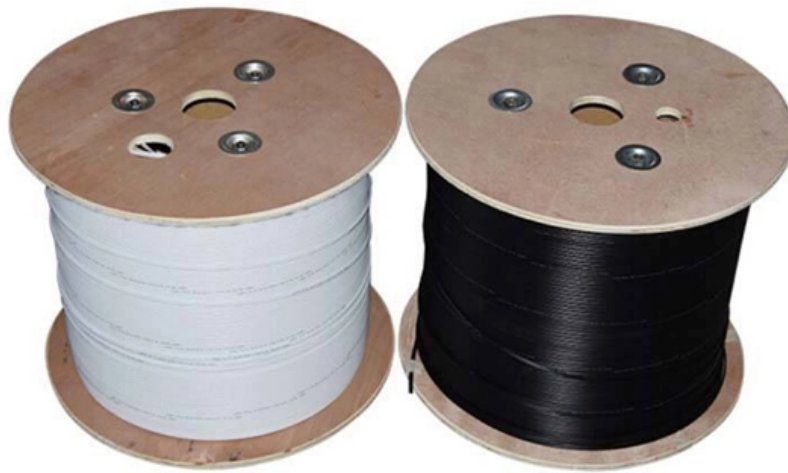

## Overview

---

Wall-mounted and pole-mounted distribution boxes offer convenient access points for both indoor and outdoor installations. This feature is particularly beneficial for routine maintenance and troubleshooting. A Fiber Optic Termination Box is a small enclosure located at the terminal end of the fiber where it enters your customer premises.

### High-Quality Fiber Optic Terminal Boxes

Fiber Optic Terminal Box (FTB) is a compact fiber optic management product. It is widely used for FTTx cabling of optical fiber and cable, providing an ideal solution