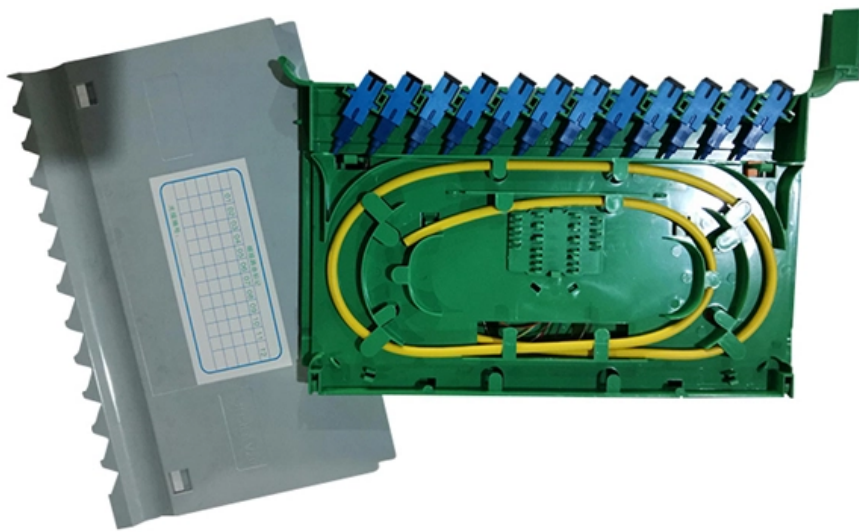

Adam Tas Corridor Energy

Island-grade 8-core fiber optic filament tray

Island-grade 8-core fiber optic filament tray

Fiber optic splice box, 8 cores FTTH box

Fiber optic splicing metal box for 8 adaptors SC simplex, LC duplex or E2000. Wall mounting enabled. All products' documentation is published in PDF (Portable

Fiber Optic Splice Trays

The 12-position splice tray is used as an accessory for fiber cable management products. The tray expands fiber splice capabilities. It also provides the splicing location for the fiber optic cables. The

Splice Trays

These trays are typically installed within fiber optic enclosures and patch panels. They're compact, lightweight, and available with a variety of splice holding chips

HUAWEI FTTH 8 Cores Fiber Optic Terminal Box

High-Density Fiber Optic Terminal Box for FTTH Networks Telhwa's HUAWEI FTTH 8 Cores Fiber

Optic Terminal Box delivers exceptional port density and reliability

Panel Mount 8 Port Fiber Optic Patch Panel / LIU