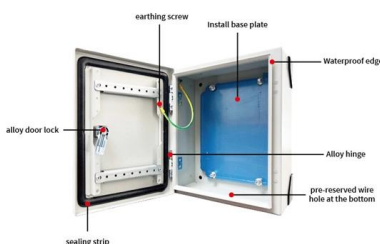

ABS Material 12 Core Fiber Optic Splice Tray Fiber Tray

Crafted from high - quality ABS, it offers durability and stability. This splice tray neatly arranges and safeguards fiber optic splices, enabling seamless signal