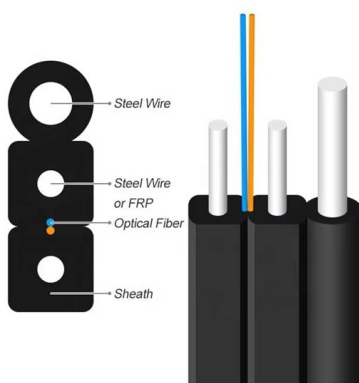

Adam Tas Corridor Energy

Island-grade 8-core fiber optic filament tray

Island-grade 8-core fiber optic filament tray

Fiber optic splice box, 8 cores FTTH box

Fiber optic splicing metal box for 8 adaptors SC simplex, LC duplex or E2000. Wall mounting enabled. All products' documentation is published in PDF (Portable

Fiber Optic Splice Trays

The 12-position splice tray is used as an accessory for fiber cable management products. The tray expands fiber splice capabilities. It also provides the splicing location for the fiber optic cables. The

Splice Trays

These trays are typically installed within fiber optic enclosures and patch panels. They're compact, lightweight, and available with a variety of splice holding chips

HUAWEI FTTH 8 Cores Fiber Optic Terminal Box

With 8 available ports, the patch panel for fiber can accommodate up to 8 fiber cores, allowing for scalable and organized connections. Whether you're terminating a

Telecom 8 Core Fiber Optic Splitter Terminal Box