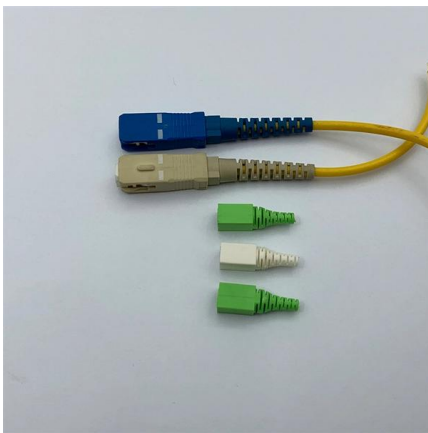

Verified Supplier Vietnam Fiber Optic Multicore Adss Cable

Shop high-quality Vietnam fiber optic cables for reliable communications. Find durable, efficient, and cost-effective solutions for your networking needs.