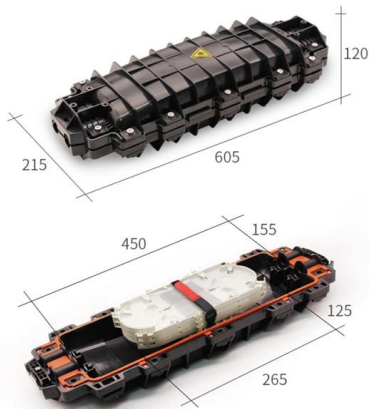

Outdoor Fiber Optical Cable, Figure 8 Fiber Cable SM

UnitekFiber can provide you with aerial figure 8 fiber cable, double armored double jacket single mode optical fiber cable 144 288 cores. Contact us for competitive

Pre-Terminated Patch Panel

- Standard 19" width
- Max 144 fibers in 1U
- MPO/Fusion Dual-Purpose

FTTH Drop Cable , Indoor & Outdoor Fiber Optic Drop

Secure your network's last mile with our professional-grade FTTH Drop Cables. Featuring a flat, easy-strip design and G.657 bend-insensitive fiber, these cables

Contact Us

For datasheets, pricing, or custom telecom energy solutions, please visit:
<https://koskolong.co.za>