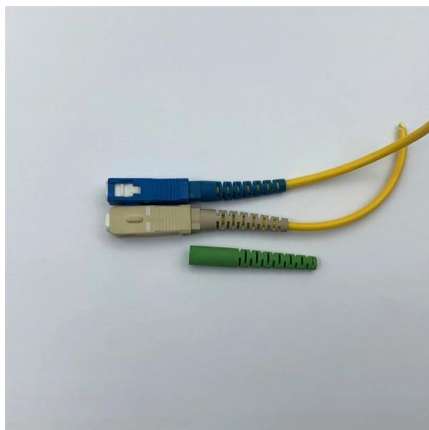

Adam Tas Corridor Energy

Israel Figure 8 Fiber Optic Cable G 652D

Israel Figure 8 Fiber Optic Cable G 652D

G652D FRP CSM 48core GYFTC8S/A Figure 8 Fiber

FRP CSM 48 Core GYFTC8S/A Fig 8 Fiber Optic Cable With Red Vitta The fibers, 250µm, are positioned in a loose tube made of a high modulus plastic. The tubes

FiberHome 24 Core Figur.8 Optical Cable - G.652D,

Figur.8 fiber optic cable available in 24F core options Fiber type: G.652D single-mode optical fiber Loose tubes made of PBT, filled with water-blocking gel

Understanding Figure 8 Fiber Optic G 652d Cable: Composition,

The Figure 8 Fibre Optic G.652D cable is a widely used solution for outdoor and aerial fiber installations, especially in harsh environmental conditions. Named for its distinctive "figure-8" cross-sectional

24 Core GYTC8S Aerial Figure 8 Fiber Optic Cable G.652D

Product Description Aerial Optical Cable Figure-8 Single Jacket/Steel Armor Outdoor Stranded

Loose Tube Self-Support Messenger GYTC8S The fibers are positioned in a loose tube made of high