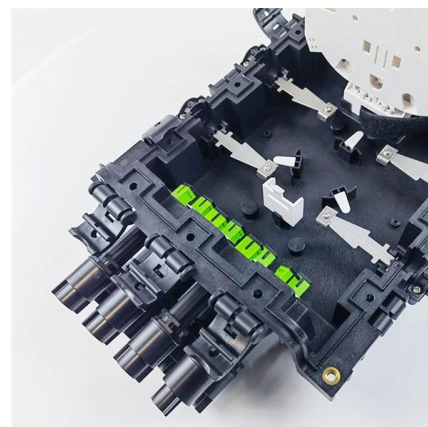

Technical System Catalogue Power Distribution Unit

Thanks to the compact PDU, any IT rack may be quickly and easily equipped with a professional power distribution system. With the new IT rack, installation is tool-free and takes just seconds. The