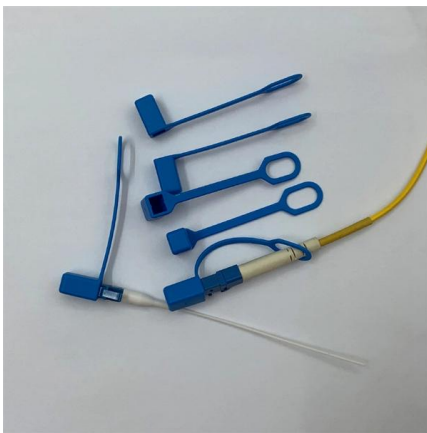

What is a PDU (Power Distribution Unit)

PDU (Power Distribution Unit): Explained in Simple Terms Ever wondered how all those servers and network devices stay powered in a data center? The answer: Power Distribution Units

Power Distribution Unit

Power originates from the main power supply, is transferred through central UPS and sub-distribution systems, and is supplied to socket systems in the IT racks - the PDUs (power distribution units). The

POWER DISTRIBUTION UNIT (PDU) 10" 1U 16A 2M 3X

POWER STRIP RACK PDU 10" 1U LANBERG 16 A, 3 x 230 V Schuko, 2 m, BLACK uni-schuko The Lanberg 1U rack PDU power strip series is a solution designed