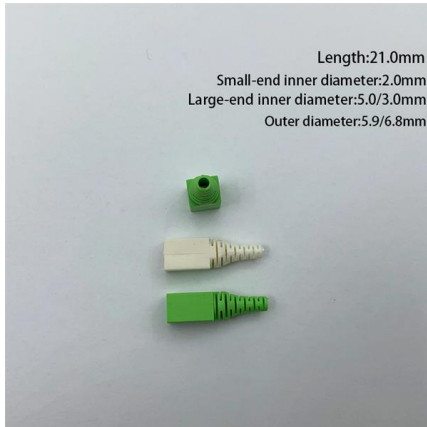

Jamaica Fiberglass Cable Tray Installation Construction

Cable Tray Installation Procedure Guide

It describes inspecting and storing cable trays upon receipt, installing trays flat or vertically, fixing trays to structures, designing trays to carry loads, providing

Cable Trays In Jamaica

We don't just sell cable trays; we provide exceptional service and expertise. Our team of qualified professionals can assist you with product selection, system design, installation support, and much