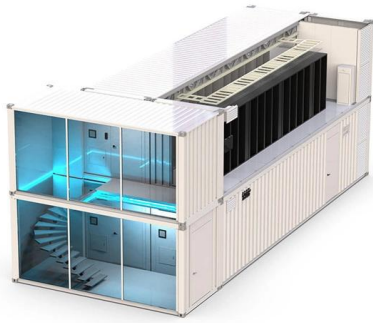

200G OTN-200GOTN-Optical Transponder Platform OTN2800

A single port can stably transmit 200G-rate services. It is mainly used in the core layer and convergence layer network of national optical network backbone lines, operator MAN, data center interconnection