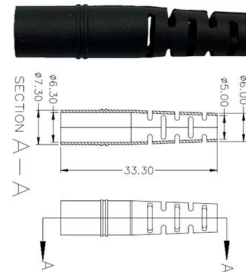

8 Aesthetically pleasing and practical methods for modifying electrical

They are not only aesthetically pleasing but also effectively block noise that may be generated by the low-voltage box, achieving two goals at once. Concealed shelving can make full use of wall space,