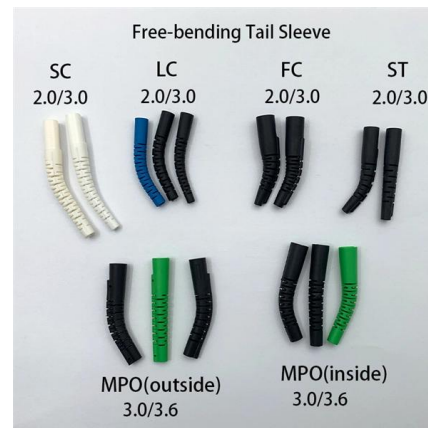

Nintendo, Sony and More Japanese Game Companies

Nintendo, Sony and More Japanese Game Companies Suffer Stock Market Plunge as Trump's Tariffs Hit Hard What next for Switch 2?