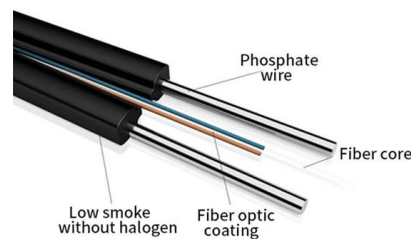

NavePoint 42U Server Cabinet 1200mm Deep with

VERSATILE DESIGN: Ideal for high-density IT environments, our 42U network cabinet is robust, supporting up to 2400 lbs on its casters. The top is compatible