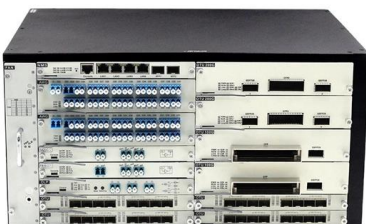

designed for organizing and managing electrical wiring in a 25mm

Hager J201 Junction Box 4Term 20A

The Hager J201 is a circular, 20A Junction Box. It has 4 solid brass terminals and has a terminal capacity of 3 x 1.5mm². It is ideal for taking spurs off uncut ring or loop circuit cables. The cover is

DEBOX HYLEC, Junction Box, Terminal Block, 4

This safe, fast reliable potentially tool-less assembly is also supplied complete with 4 pole 24amp, 4mm² connector block. It is capable of

Cantex 4 in. x 4 in. x 2 in. Junction Box R5133705

CANTEX 5133705 is a 4 in. x 4 in. x 2 in. PVC Junction Box designed to support electrical devices and fixtures as well as providing protection for wires and