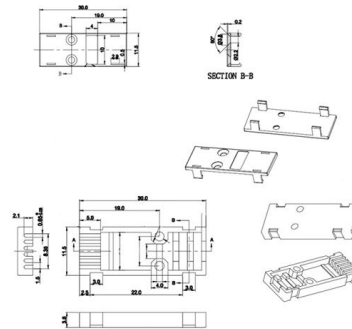

4 pin Junction Boxes , Newark Electronics

Buy Junction Boxes. Newark Electronics offers fast quotes, same day dispatch, fast delivery, wide inventory, datasheets & technical support.