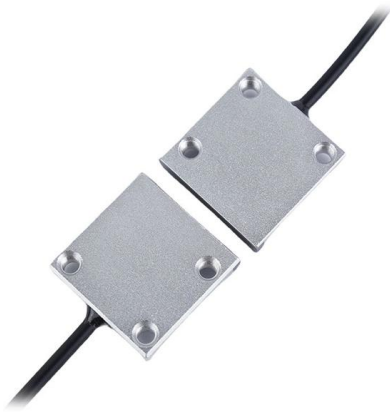

Amazon .uk: Ethernet Junction Box

RJ45 Cat6 Junction Box, Inline Punchdown Coupler Joiner for Cat6, Ethernet Coupler with Reliable Signal Transmission, Flame Retardant Housing, RJ45 Socket and Connector, 2-Pack £559

- ☒ IP65/IP55 OUTDOOR CABINET
- ☒ WATERPROOF OUTDOOR CABINET
- ☒ 42U/27U
- ☒ OUTDOOR BATTERY CABINET

GIGABIT Cat6 RJ45 Inline Ethernet Coupler Joiner

With this product, two four-pair Cat6 cables can be joined together without compromising the Cat6 integrity of the system. The RJ45 In-Line Coupler

RJ45 Coupler & Ethernet Junction Box , CRX Network

The Cat.5E Industrial RJ45 Coupler is a female connector that applied with an industrial wall plate or surface-mount box to create a watertight seal. With