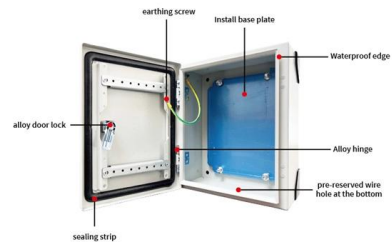

Junction Boxes , element14 Philippines

Buy Junction Boxes. element14 Philippines offers fast quotes, same day dispatch, fast delivery, wide inventory, datasheets & technical support.