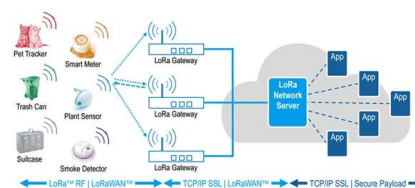

Copper

JE315A and KJ9A are the "female-to-female" solution for connectors. With approval of 3P and ETL, JE315A and KJ9A exceeds all applicable standards. TIA/EIA 568C.2, ISO/IEC 11801 and

Junction Box Connectors , McMaster-Carr