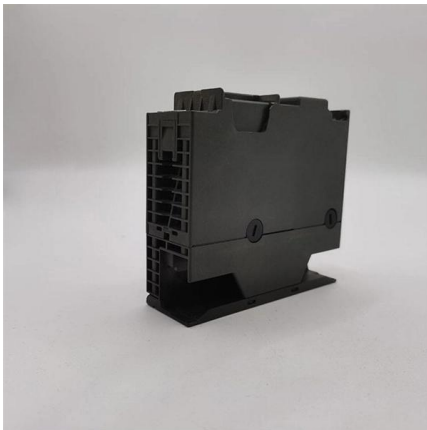

Fits 'Copy & Paste' C6JSBOGO - into the discount code box

Electrical, Cable & Junction Boxes

Electrical, Cable & Junction Boxes Protect essential wiring connections in any home or workplace with durable junction boxes from Toolstation. Find electrical and

Copper

JE315A and KJ9A are the "female-to-female" solution for connectors. With approval of 3P and ETL, JE315A and KJ9A exceeds all applicable standards. TIA/EIA 568C.2, ISO/IEC 11801 and