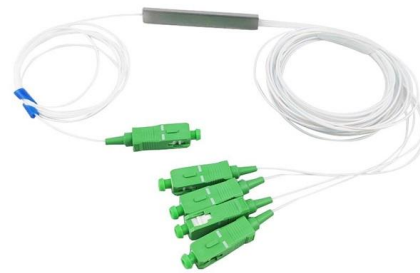

8 Considerations for Choosing A Perfect DisplayPort

8 considerations for choosing the right DisplayPort KVM switch: Explore vital features such as port count, resolution, and multi-monitor

Reddit

Hier sollte eine Beschreibung angezeigt werden, diese Seite lässt dies jedoch nicht zu.