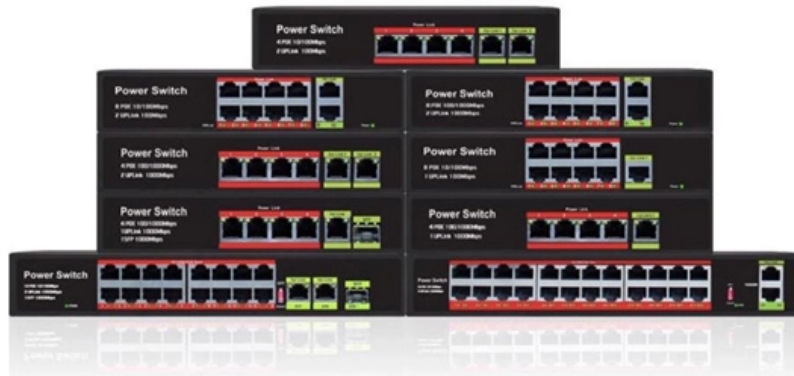

Adam Tas Corridor Energy

KVM Switcher Cable Recommendations

Overview

We have the most comprehensive list of KVM Cable sets for all major manufacturers. When setting up a KVM (Keyboard, Video, Mouse) switch, it's essential to understand that the type and number of cables required depend on the specific KVM model and its configuration. 0 bus to the connected systems/ laptops - it will have problems to support new webcams which normally required at least USB 3. KVM cables are essential components for multi-computer workstations, allowing you to control multiple systems with a single keyboard, video monitor, and mouse setup. Whether you're managing servers in a small business environment or running multiple computers at a home office, choosing the right.