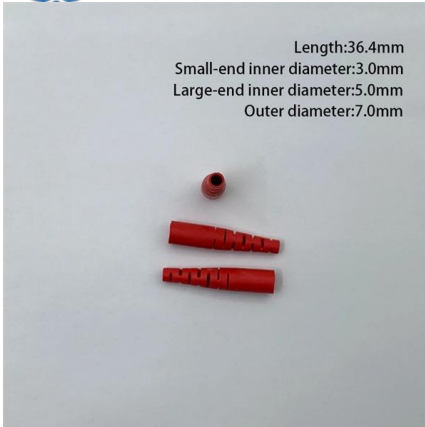

FTTH Terminal Box 8 Core 16 Core 24 Core

FTTH Terminal Box 8 Core 16 Core 24 Core, Find Details and Price about FTTH Terminal Box FTTH Box from FTTH Terminal Box 8 Core 16 Core 24 Core - Hangzhou Softel Optic Co., Ltd.

8 Core Fiber Optic Terminal box FTTH Fiber Box IP65 Fibre

Leading fiber optic terminal box manufacturers & suppliers, provide a range of fiber box with different core numbers and support OEM ODM service.

Indoor/Outdoor 8 Core Fiber Optic Termination Box

Our FAT-8T 8 core fiber optic termination box brings you seamless integration and efficiency to your FTTx network systems.