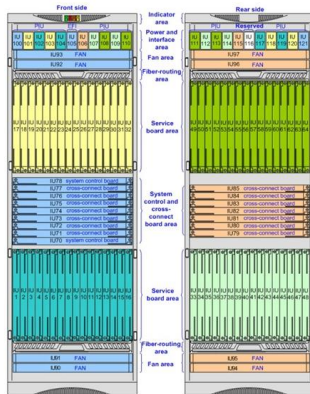

The Complete Guide to Using AI in the Government

Complete beginner's guide to using AI in Kenya's government (2025): Kenya AI Strategy, sector impacts, governance, and practical next steps.

100g Gigabit Qsfp28 Ethernet Transceiver 100gbase Er4 Optical Fiber

Shop 100g Gigabit Qsfp28 Ethernet Transceiver 100gbase Er4 Optical Fiber Module at best prices at Desertcart Kenya. FREE Delivery Across Kenya. EASY Returns & Exchange.

Future of Microsoft's billion-dollar data center in Kenya uncertain

Future of Microsoft's billion-dollar data center in Kenya uncertain A prestige AI project by Microsoft in East Africa is on the brink. In addition to the immense power consumption, open payment