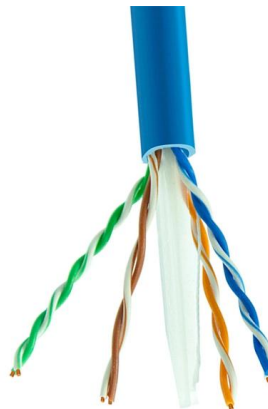

G.657A1 Fiber Specifications Overview , PDF , Optical

It provides details on the cable cross-section, materials used, dimensions, mechanical and environmental characteristics, and optical and mechanical