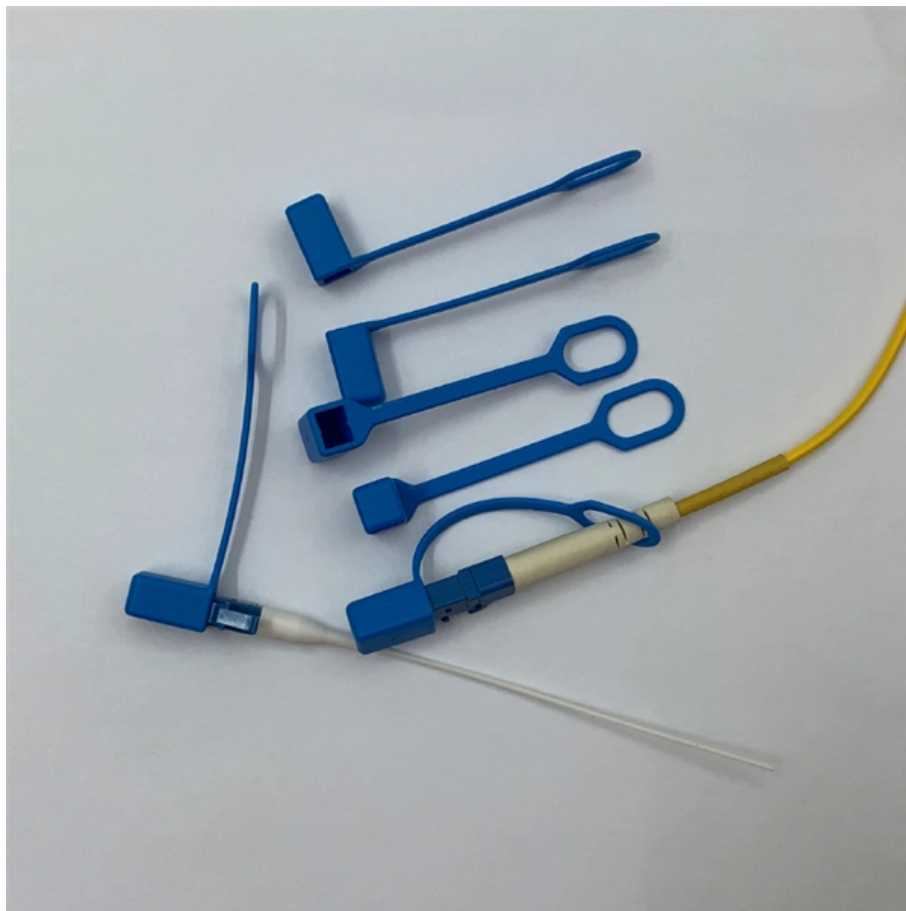

# **Kenya Figure 8 Fiber Optic Cable G 657A1**

### Indoor Outdoor 2 4 6 8 12 Core G657A1 Fiber Optic Cable for FTTH

Figure-8 Aerial Drop Cable is self-supporting cable, The cable consists of individually color coded 900mm secondary coated fibers reinforced with aramid yarns and covered with UV and flame