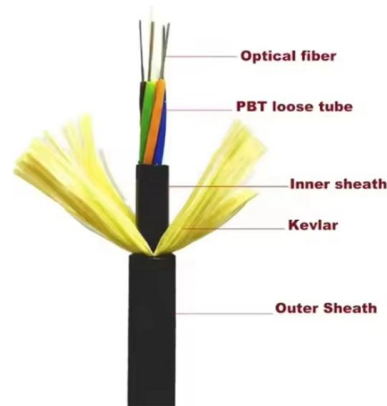

48 Core Rack Mount Fiber Optic ODF with Price Splicer

48 Core Rack Mount Fiber Optic ODF with Price Splicer Optical Fiber Price, Find Details and Price about Fiber Optic Patch Panel Patch Panel from 48 Core Rack

High Density 144 cores Fiber Optic Patch Panel

INFORMATION High density 144 cores fiber optic fiber patch Panel distribution ODF integrates fiber fusion, disk storage and wiring. Each fusion module can be