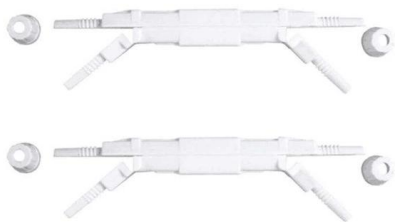

ODF Patch Panel

ODF (Optical Distribution Frame) patch panels are designed to provide a high density 19" rack-mountable solution for next-generation fiber networks, it is used