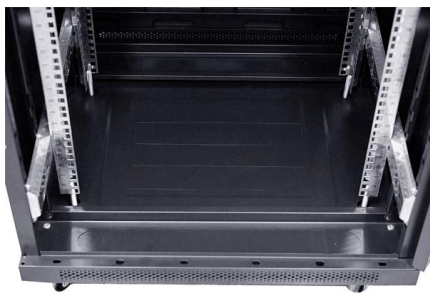

communication facilities, which can integrate fiber splicing, fiber

Optical Distribution Frames (ODF)

Explore optical distribution frames (ODF) with efficient distributed chassis solutions at CommScope

Fiber Patch Panel vs ODF : What's the Differences

Fiber patch panel is primarily used for connecting and managing fiber optic lines and is commonly used in local networks and data centers. ODF goes

- ☒ IP65/IP55 OUTDOOR CABINET
- ☒ ALUMINUM
- ☒ OUTDOOR ENERGY STORAGE CABINET
- ☒ OUTDOOR EQUIPMENT CABINET

96 Core Optic Fiber Patch Panel ODF

96 Core Optic Fiber Patch Panel ODF by SOFTEL offers high-density connectivity for FTTH/XPON networks. Durable, reliable, and easy to install. Shop now!,