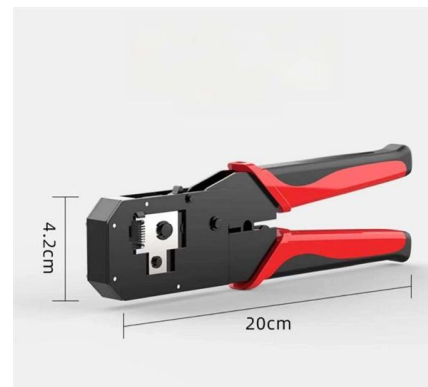

4U Rack Mount Optical Distribution Frame ODF 144 288

UnitekFiber supplies Fiber Optic Distribution Frame or Optical Patch Panel. Our rack mount ODF is in 4U designed and sliding structure. It is made of cold-rolled steel