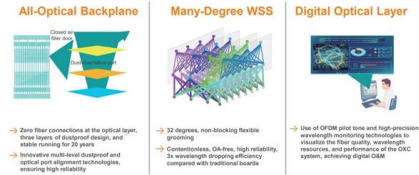

12Cores IP65 Fiber Optic Distribution Box

12Cores IP65 Fiber Optic Distribution Box GL FIBER' fiber optic cable has a construction of optic fiber, loose tube or tight buffer or semi-tight buffer, strength members (FRP, Steel wire, Aramid yarns,