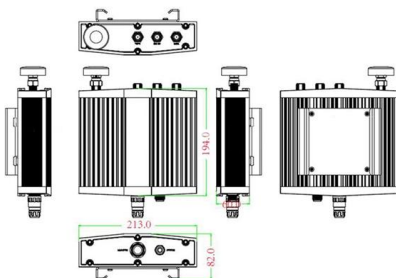

Adam Tas Corridor Energy

Kyrgyzstan Customs Cost Fiber Optic Distribution Box 12 Cores

Kyrgyzstan Customs Cost Fiber Optic Distribution Box 12 Cores

PNGKNYOCN 12 Core FTTH Fiber Distribution Box

Size: 255 * 225 * 75mm, simple structure, easy to operate, the package content includes: 1x12 core FTTH optical fiber distribution box; 12 x SC fiber optic connectors; installation accessories It is

12 cores Fiber Optic Enclosure Plastic optical fiber

12 cores Fiber Optic Enclosure Plastic optical fiber distribution box optic splice joint closure Dome Fiber Optic Splicing Closure Feature: For aerial, buried, wall and

Mechanical drawing

12 Cores Fiber Optic Distribution Box-Neatel Optic

NEATEL's distribution box terminates outside optical cables with up to 12 fibers; it allocates 12 adapters for connecting with max 12 drop cable pigtails, it is also