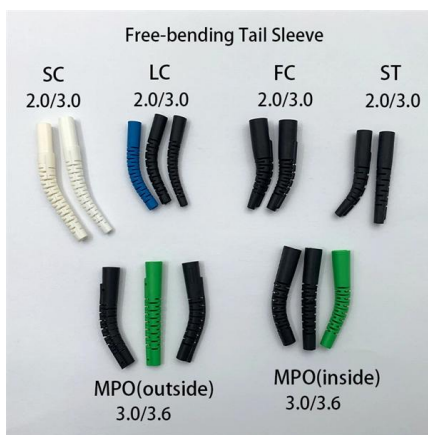

12Cores IP65 Fiber Optic Distribution Box

12Cores IP65 Fiber Optic Distribution Box GL FIBER' fiber optic cable has a construction of optic fiber, loose tube or tight buffer or semi-tight buffer, strength members (FRP, Steel wire, Aramid yarns,