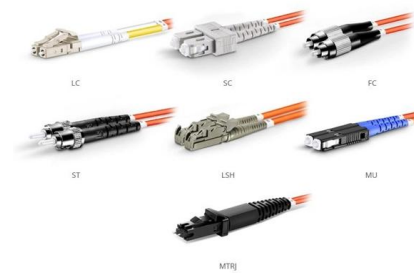

10kv Cable Intermediate Joint Protection Box Explosion-Proof Box

10kv Cable Intermediate Joint Protection Box Explosion-Proof Box with Glue Injection Sealing Protective Groove, Find Details and Price about Resin Joint Junction Box from 10kv Cable Intermediate Joint

OM1 Fiber Patch Cable Family