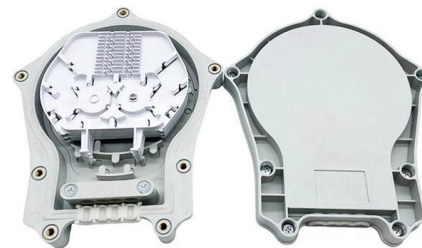

Joint Box

Joint Box Main Application Joint boxes are used for protective connections and fiber distribution between two or more optical cables.