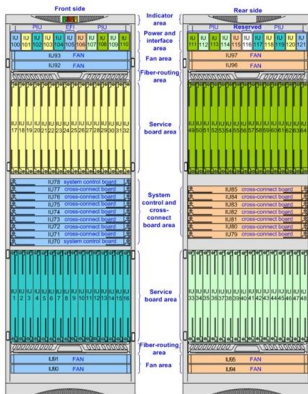

Optical Cable Joint Box-Carefiber Optical,Best Fiber

336FO 9+1 Ports Fiber Optic Joint Box,
Performance FTTH Fiber Optical Closure 144FO
Heat Shrinkable Closure Fiber Optic Joint Box
Polycarbonate Housing 96