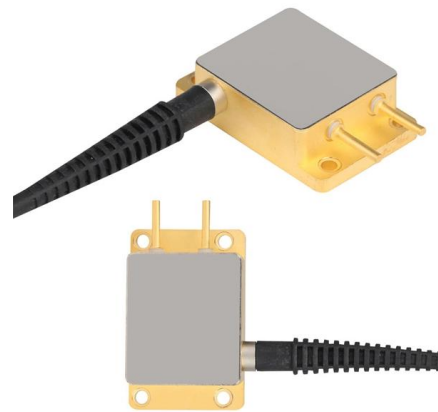

OPPC Fiber Terminal Connectors

OPPC Fiber Terminal Connector - OPPC Intermediate Metal Splice Joint Box. Durable, efficient, and reliable. Ideal for telecommunication and fiber optic., Alibaba