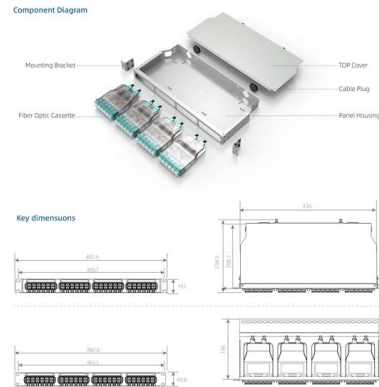

Submarine Cable (Joint Box and Splitter) , TeleTechno

It allows connection and branch for long distance submarine communication line, and repair of broken submarine optical cable.