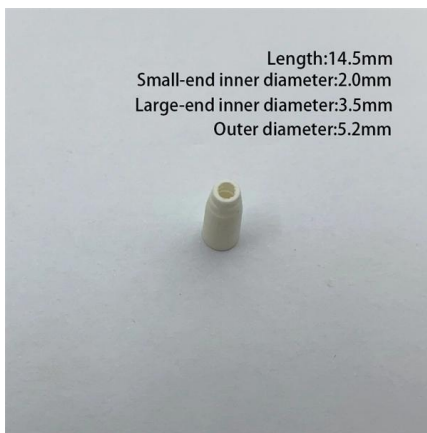

Submarine Cable (Joint Box and Splitter) , TeleTechno

It allows connection and branch for long distance submarine communication line, and repair of broken submarine optical cable.