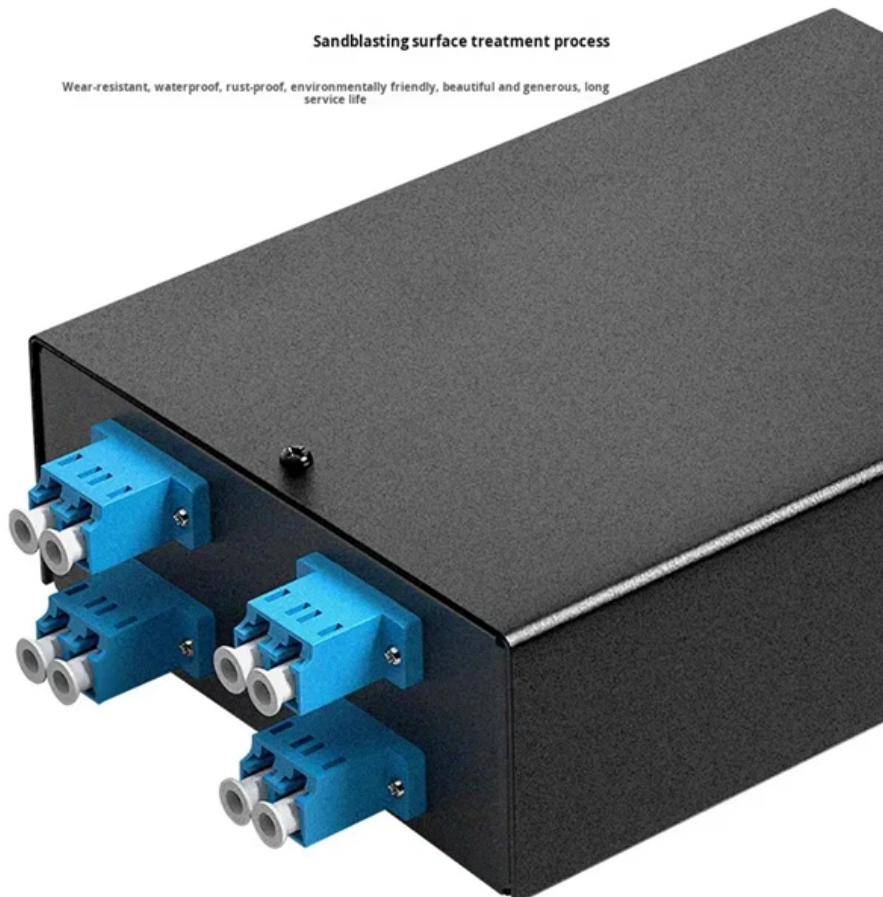

Adam Tas Corridor Energy

LC connector for fiber optic cable

Sandblasting surface treatment process

Wear-resistant, waterproof, rust-proof, environmentally friendly, beautiful and generous, long service life