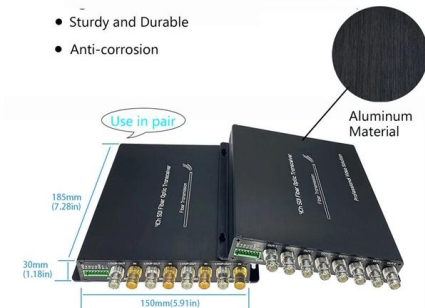

High Quality Aluminum Housing with Compact Size

- Sturdy and Durable
- Anti-corrosion