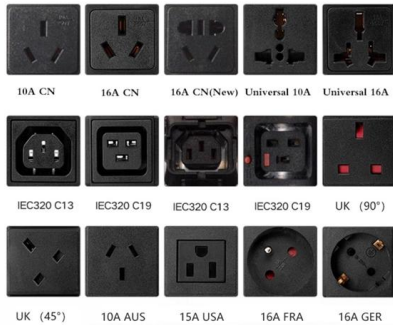

## LC connector for fiber optic cable

### Legrand Dat Fiber Optic Cable

Fiber optic cable - male left gender - male right gender - lc right connector -lc left connector - 8m length - yellow - pvc - single mode - designed to support gigabit ethernet applications ; patented injection