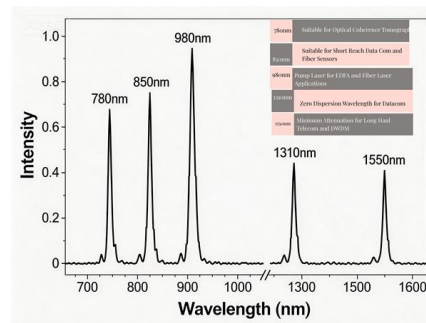

A Guide to Cable Tray Accessories and Their Functions

Selecting the right cable tray accessories is crucial for the safety, stability, and ease of maintenance of any electrical system. This article provides a