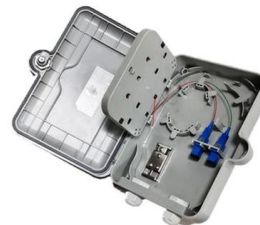

Cable Trays Manufacturers and Suppliers

Buy the best selection of high-quality Cable Trays at wholesale prices from leading international manufacturers, suppliers, exporters, and distributors at Tradewheel .