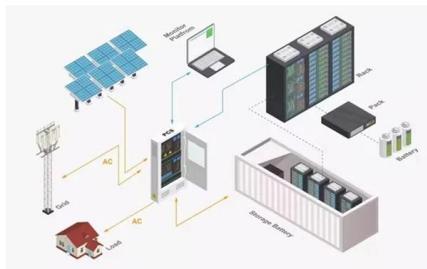

We are Nokia , Nokia

We break records by sending unique light pulses, called solitons, through 4,000km of optical fiber, without electronic regeneration. We advance Dennis Ritchie's