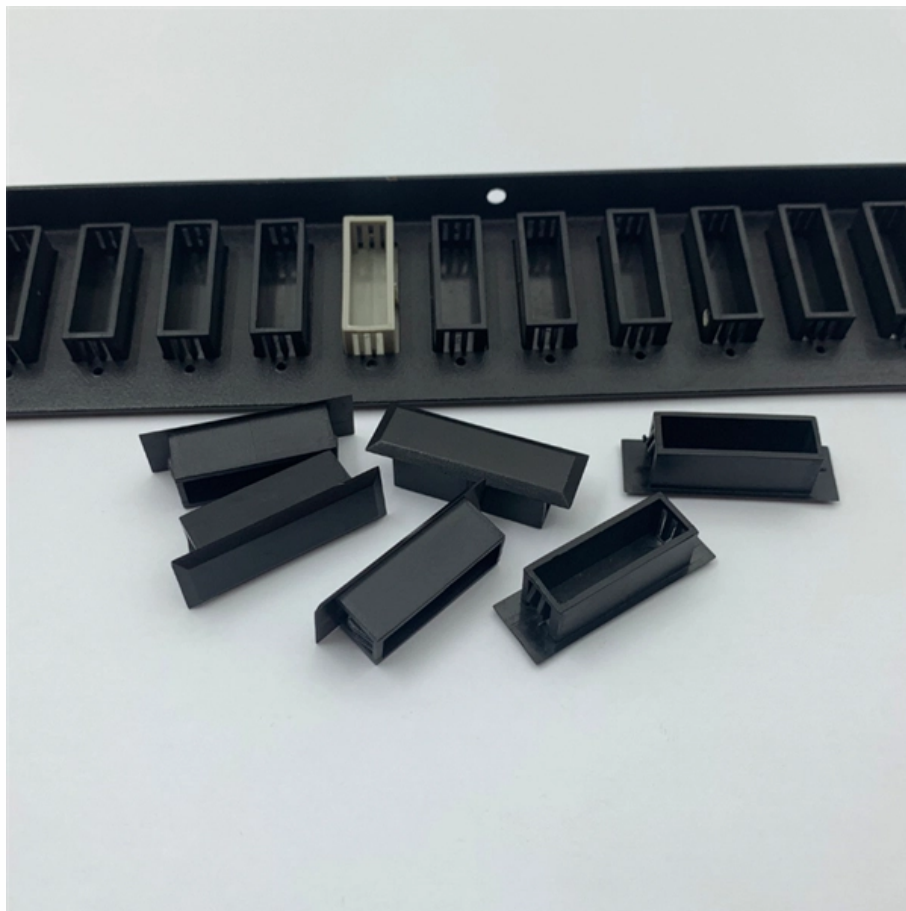

# **Large-span ladder-type cable trays in East Africa**

### Ladder Cable Tray with Rails and Large Space Rungs

Ladder cable trays are usually made of stainless steel, aluminum, FRP with hot-dipped galvanized, pre-galvanized, polyester, epoxy, powder coated surface.